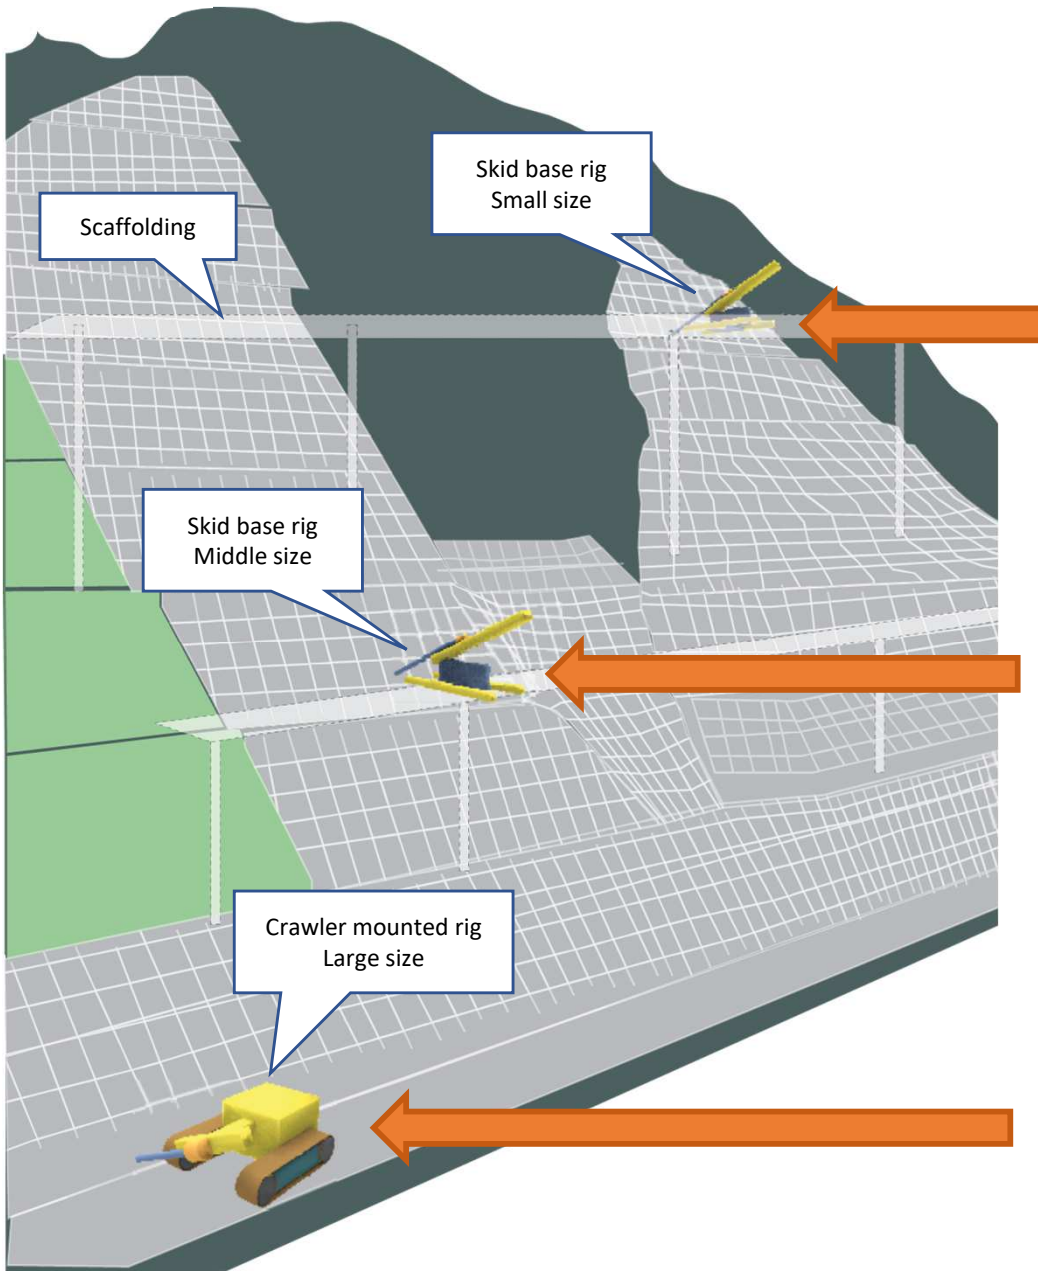

# KOKEN - Multifunctional Drilling Rig, including Skid Base Rigs -

One of our Features which Distinguishes KOKEN from other Competitors.

RPD-30LK

RPD-75SL-H2-DFC

RPD-180C

## KOKEN RIG

Our RPD series has a high performance for **percussion** mechanism in addition to usual rotation mechanism and is applicable to **various** drilling methods. We are one of a few manufactures in the world especially for a skid base type machine with excellent quality.

## SKID BASE TYPE

Light weight: It can be transported and installed easily at the site because of its **light** body and separated power pack.  
Applicability: Drilling work on a **steep** slope where large machine can not be **adapted**, for anchoring, water drainage and etc.

## CRAWLER TYPE

**Powerful** machine which is used in large diameter and depth compared with the skid base type and is also applicable to temporary & permanent anchoring for **foundation**.