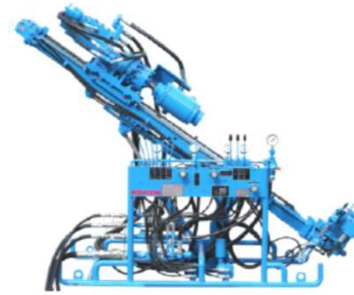

# KOKEN - Multifunctional Drilling Rig, including Skid Base Rigs -

One of our Features which Distinguishes KOKEN from other Competitors.

RPD-30LK

RPD-75SL-H2-DFC

RPD-180C

## KOKEN RIG

Our RPD series has a high performance for **percussion** mechanism in addition to usual rotation mechanism and is applicable to **various** drilling methods. We are one of a few manufactures in the world especially for a skid base type machine with excellent quality.

## SKID BASE TYPE

Light weight: It can be transported and installed easily at the site because of its **light** body and separated power pack.  
Applicability: Drilling work on a **steep** slope where large machine can not be **adapted**, for anchoring, water drainage and etc.

## CRAWLER TYPE

**Powerful** machine which is used in large diameter and depth compared with the skid base type and is also applicable to temporary & permanent anchoring for **foundation**.